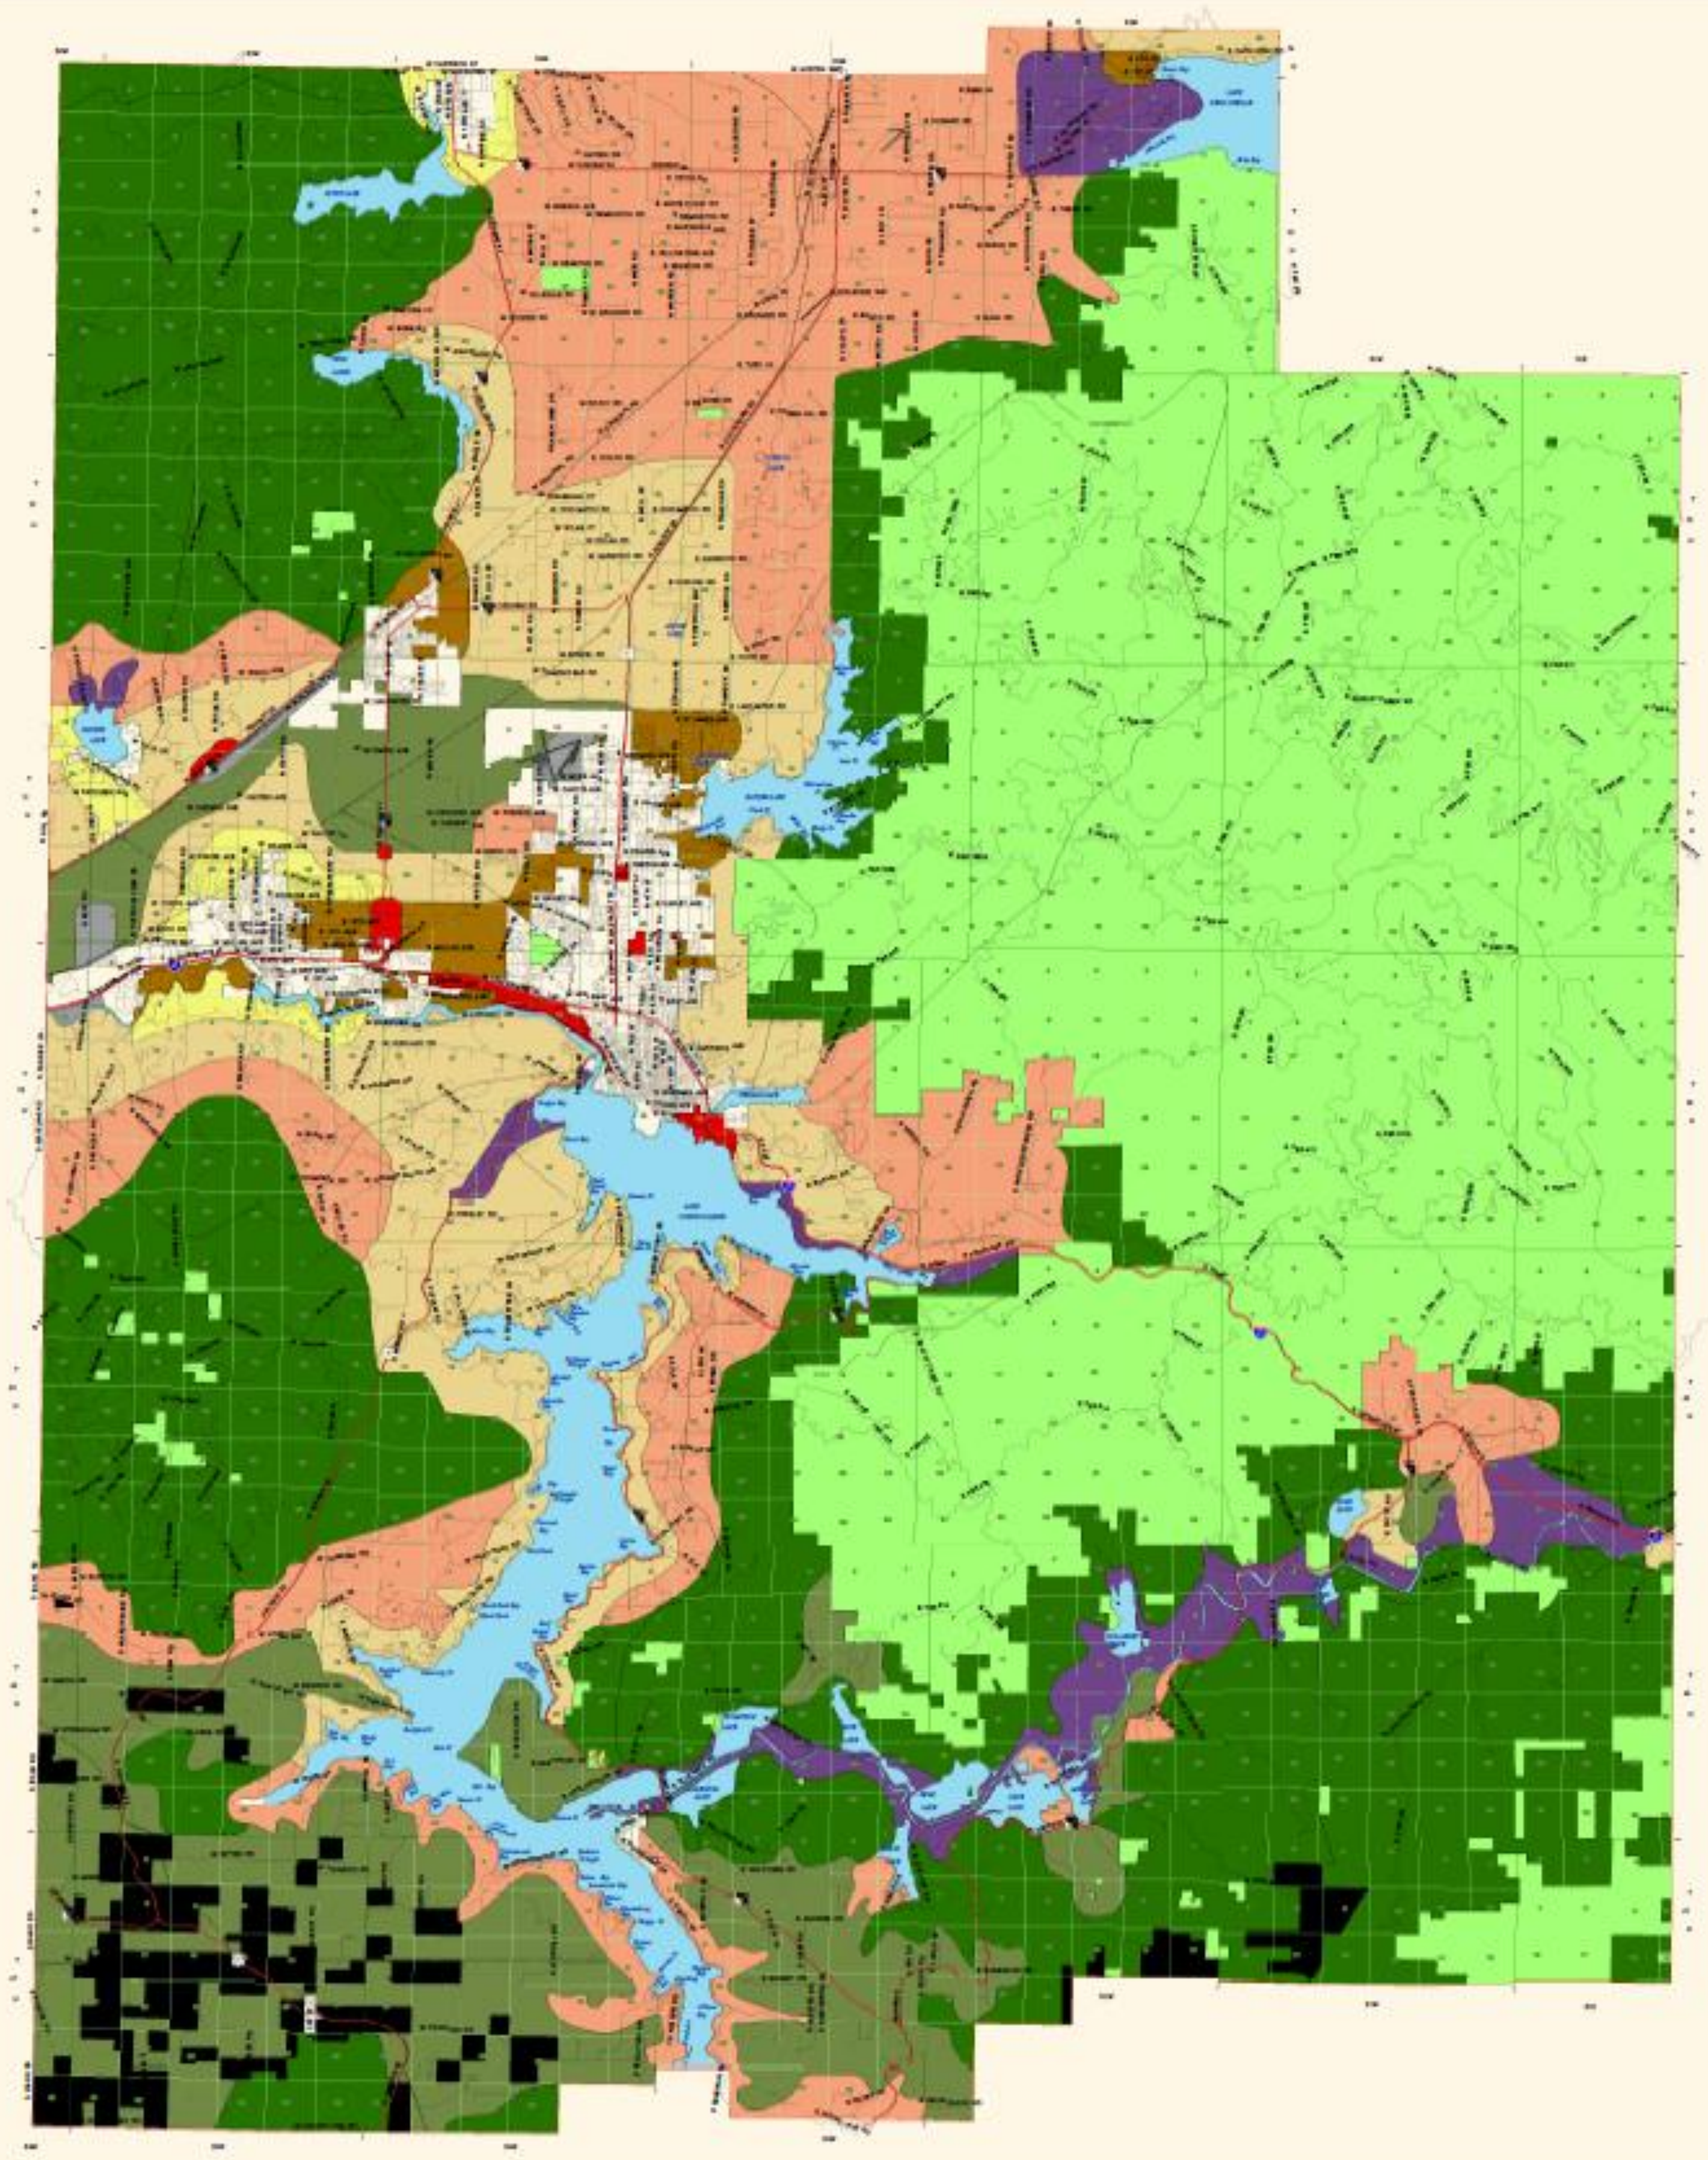

Kootenai County Comprehensive Plan
Land Use

Legend

(Symbol)	County Boundary
(Symbol)	City Boundary
(Symbol)	Water
(Symbol)	Highway
(Symbol)	Other

Legend

(Color)	Residential
(Color)	Commercial
(Color)	Industrial
(Color)	Other