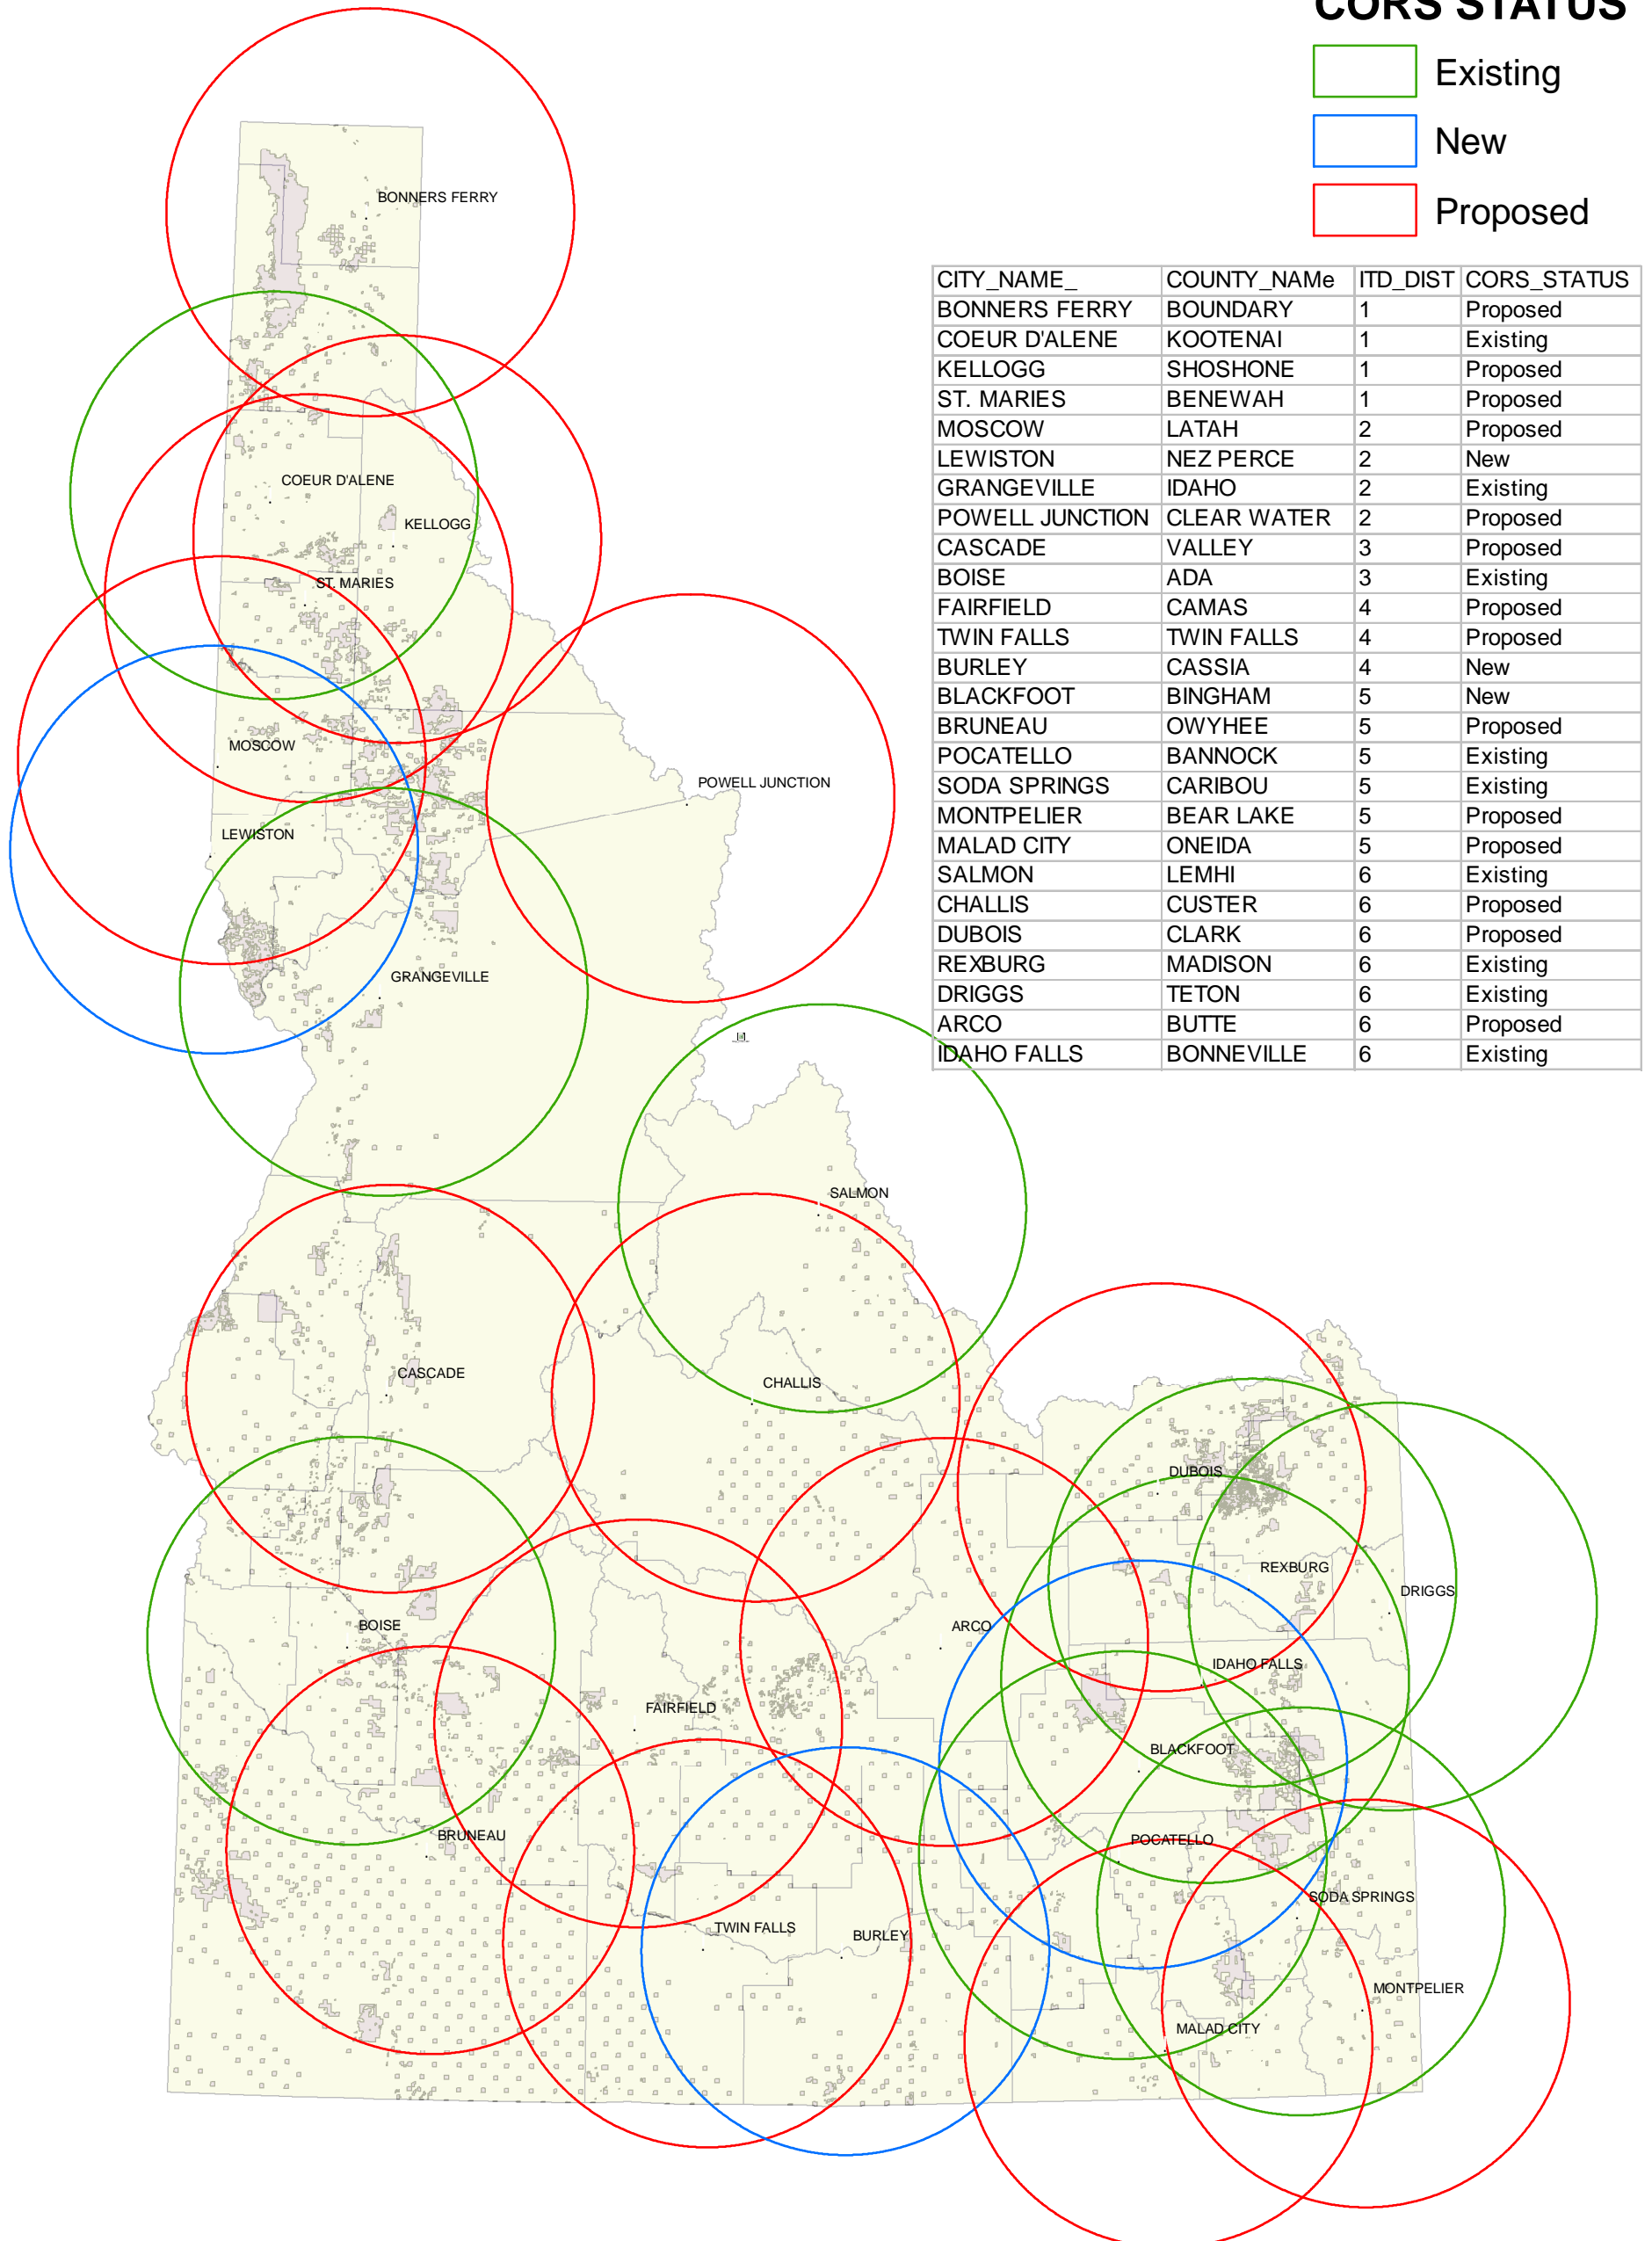

Continuous Operating Reference Stations

Legend

Cities buffer CORS STATUS

- Existing
- New
- Proposed

Network Layout (Radius at 50 miles)